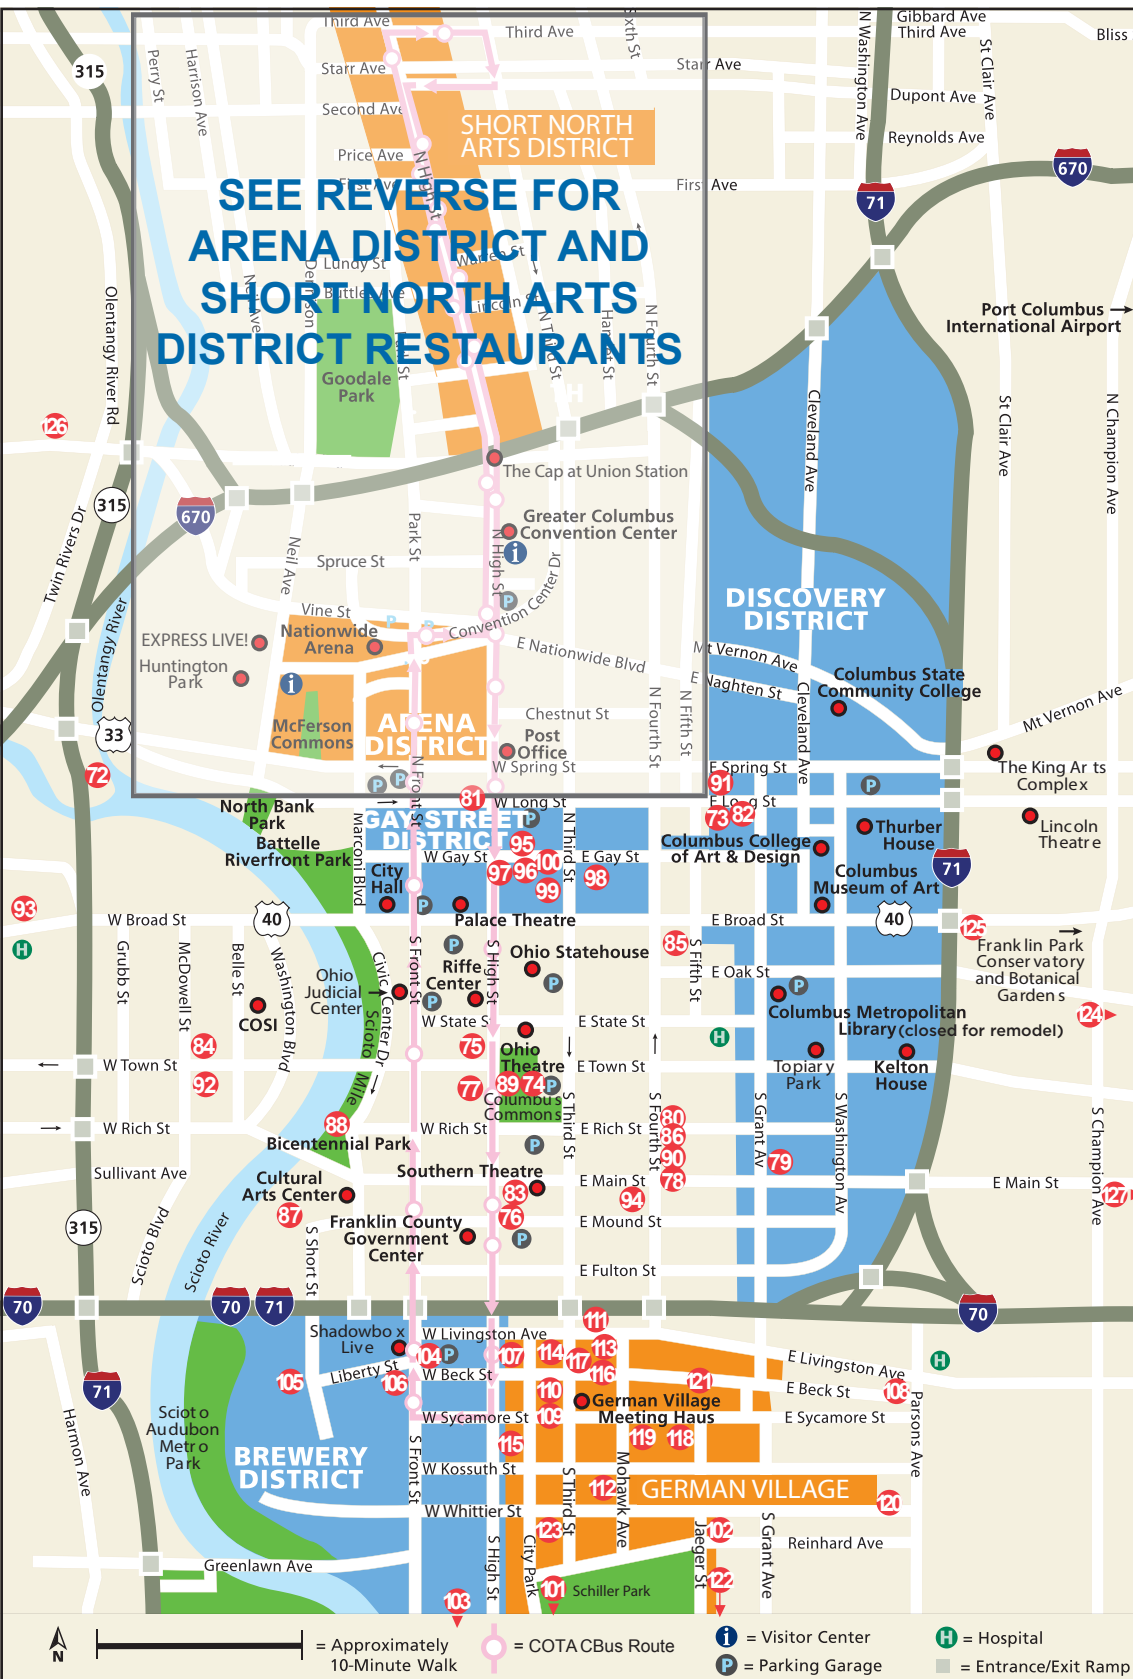

GAY STREET DISTRICT

95. **Café Brioso**, $, B L Closed Sun.
96. **The Carvery**, $, L Closed Sun.
97. **Due Amici**, $$$, L, D.
98. **Latitude 41**, inside the Columbus Renaissance. $$$, B L, D.
99. **Mitchell's Steakhouse**, $$$, L D Sat.-Sun. dinner only.
100. **Tip Top Kitchen and Cocktails**, $, L, D.

GERMAN VILLAGE/ BREWERY DISTRICT

101. **Bake Me Happy**, $.
102. **Barcelona Restaurant**, $$$, L D Sat.-Sun. dinner only.
103. **Big Room Bar**, $$, L D Sat.-Sun brunch.
104. **Brick**, $$, L D Sat. dinner only. Closed Sun. and Mon.
105. **Columbus Brewing Company Restaurant**, $$, L D Sat. dinner only. Closed Sun.
106. **Claddagh Irish Pub**, $$, L, D.
107. **Copious Columbus**, $$$, L, D.
108. **The Crest Gastropub**, $$, L, D. Sat.-Sun. brunch
109. **Stauf's Coffee**, $, B L, D.
110. **G. Michael's Italian-American Bistro & Bar**, $$$, D.
111. **Harvest Pizzeria**, $$, L D Mon. dinner only. Closed Sun.
112. **Jeni's Splendid Ice Creams**, $.
113. **Juergen's German Village Bakery and Restaurant**, $, B L D Closed Mon.
114. **Katzinger's Delicatessen**, $, B L, D.
115. **Kolache Republic**, $, B, L.
116. **Lindey's**, $$$, L, D.
117. **Pistacia Vera**, $, B L, D Closed Mon.
118. **Schmidt's Restaurant und Sausage Haus**, $$, L, D.
119. **Schmidt's Fudge Haus und Gifts**, $.

120. **Skillet**, $$, L D Sat.-Sun. brunch only. Closed Mon-Tues.
  121. **The Sycamore**, $$$, L D Brunch Sat. Closed Sun.
  122. **The Thurman Café**, $, L, D.
  123. **Winan's Chocolates & Coffees**, $.
2. ## NEARBY
124. **Black Creek Bistro**, $$$, L D Closed Sun.
  125. **The Angry Baker**, $, B, L.
  126. **Hofbrauhaus Columbus**, $$, L, D.
  127. **The Top Steak House**, $$$, D.

Average entrée price: $ = under $10
$$ = $10-$15, $$$ = $15-$20, $$$$ = $20+
B = breakfast; L = lunch; D = dinner

Columbus Coffee Trail stops indicated with ☒ (cbuscoffee.com).
Columbus Ale Trail stops indicated with ☒ (cbusaletail.com)

Updated January 26, 2016