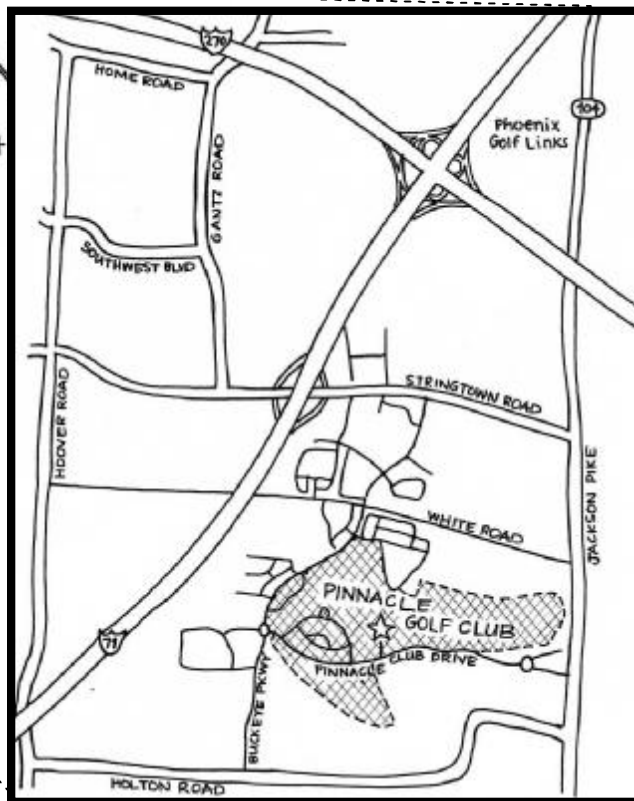

Directions to Pinnacle Golf Club

1500 Pinnacle Club Drive, Grove City, Ohio 43123

From the North

- Ÿ Follow I-71 South past I-270
- Ÿ The first exit is Stringtown Road/Grove City (#100), turn left onto Stringtown Road
- Ÿ Turn right onto Buckeye Parkway
- Ÿ At the roundabout, take the 3rd exit onto Pinnacle Club Drive
- Ÿ The entrance to Pinnacle Golf Club is ahead on the left

From the South

- Ÿ Follow I-71 North
- Ÿ Take exit #97 for OH-665, turn right onto London-Groveport Road
- Ÿ Turn left onto CR-262 / Hoover Road
- Ÿ Turn right onto CR-263 / Holton Road
- Ÿ Turn left onto Buckeye Parkway
- Ÿ At roundabout, take 1st exit onto Pinnacle Club Drive
- Ÿ The entrance to Pinnacle Golf Club is ahead on the left